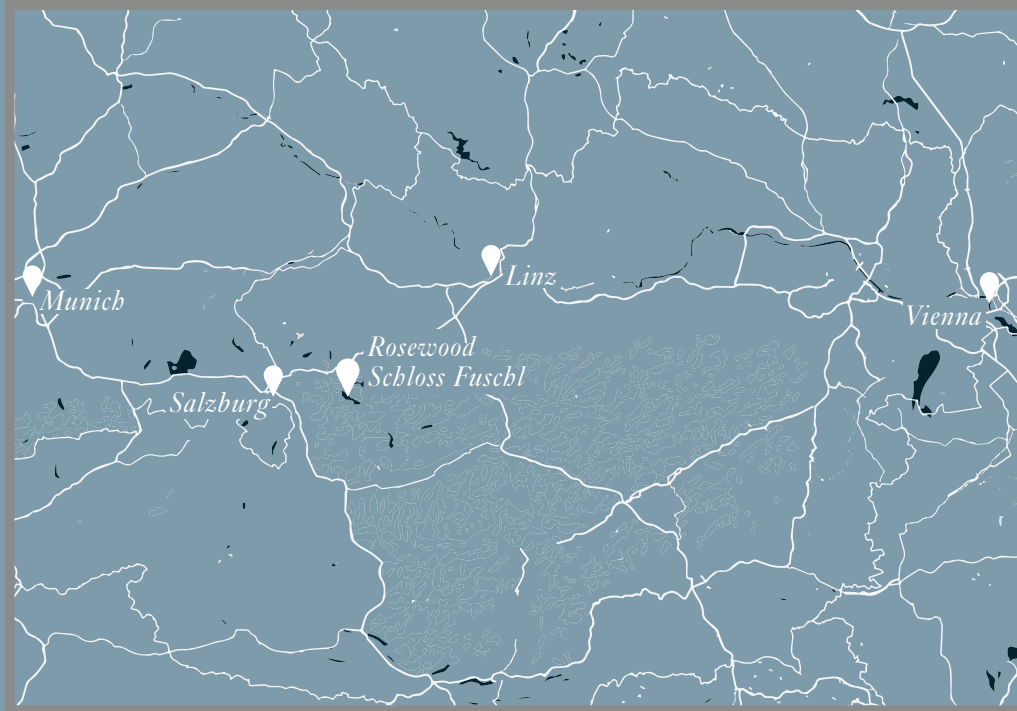

ROSEWOOD SCHLOSS FUSCHL

rosewoodhotels.com/en/schloss-fuschl-salzburg | schlossfuschl@rosewoodhotels.com

TEL: +43 6229 399 80

ROSEWOOD SALES OFFICES

NEW YORK	NEWYORK.GLOBALSALES@ROSEWOODHOTELS.COM
DALLAS	DALLAS.GLOBALSALES@ROSEWOODHOTELS.COM
LAS VEGAS	LASVEGAS.GLOBALSALES@ROSEWOODHOTELS.COM
LOS ANGELES	LOSANGELES.GLOBALSALES@ROSEWOODHOTELS.COM
MIAMI	MIAMI.GLOBALSALES@ROSEWOODHOTELS.COM
SAN FRANCISCO	SANFRANCISCO.GLOBALSALES@ROSEWOODHOTELS.COM
DUBAI	DUBAI.SALES@ROSEWOODHOTELS.COM
LONDON	LONDON.GLOBALSALES@ROSEWOODHOTELS.COM
HONG KONG SAR	HONGKONG.GLOBALSALES@ROSEWOODHOTELS.COM
BEIJING	BEIJING.GLOBALSALES@ROSEWOODHOTELS.COM
SHANGHAI	SHANGHAI.GLOBALSALES@ROSEWOODHOTELS.COM
SINGAPORE	SINGAPORE.GLOBALSALES@ROSEWOODHOTELS.COM

Rosewood Schloss Fuschl
Schloss Strasse 19
5322 Hof bei Salzburg
Austria