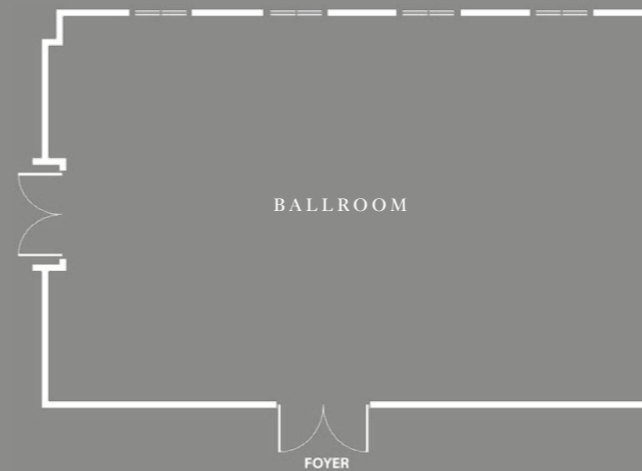

GROUND FLOOR