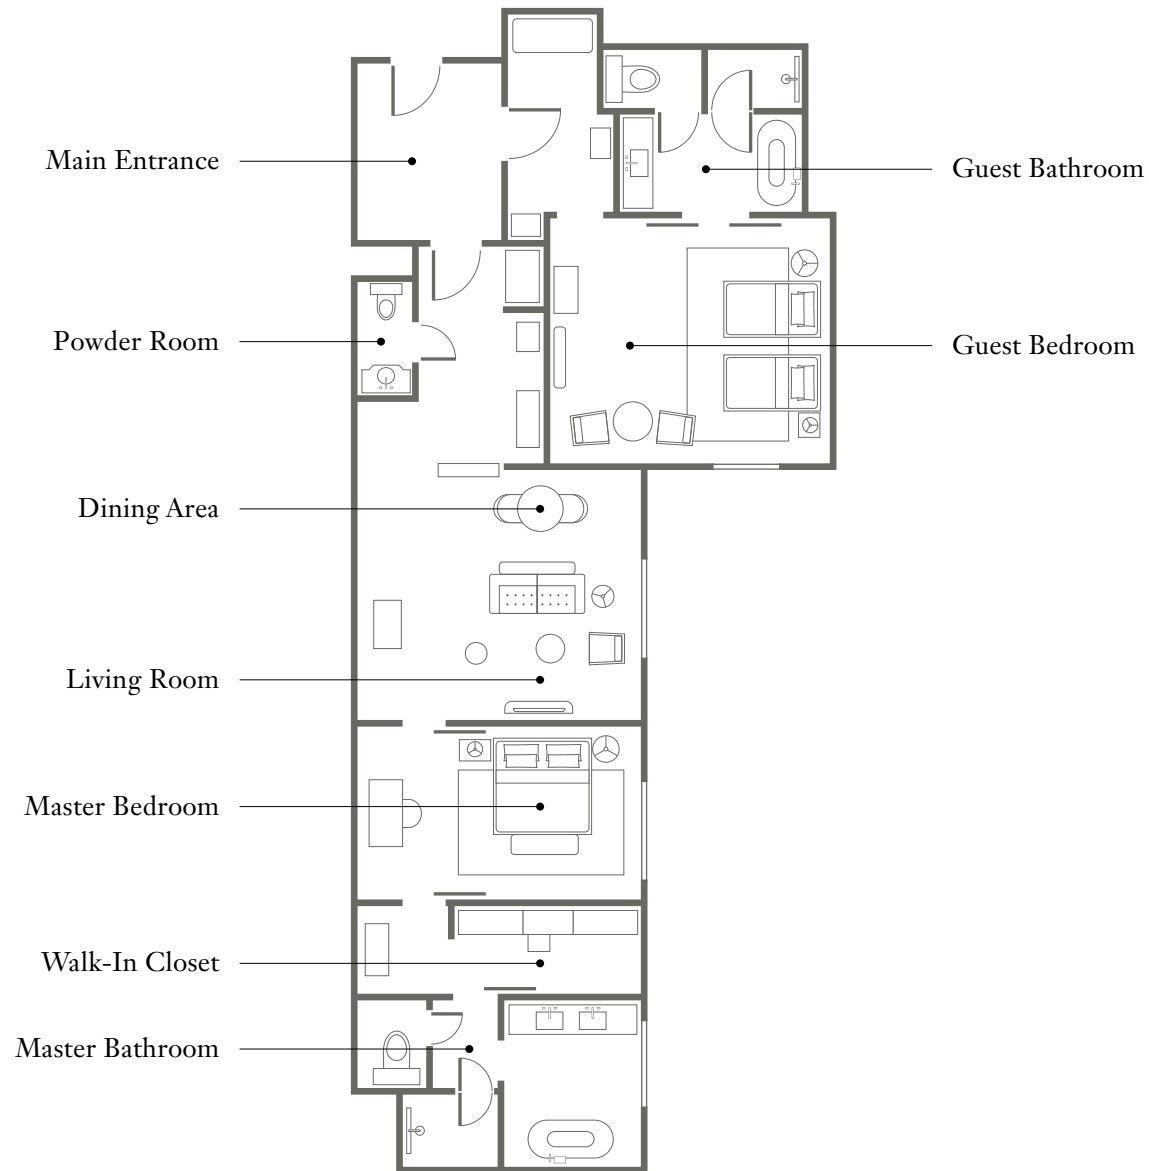

ROSEWOOD
MUNICH

SAMPLE GRAND
PREMIER TWO
BEDROOM SUITE
141 - 152 sq m / 1518 - 1636 sq ft
All Floors