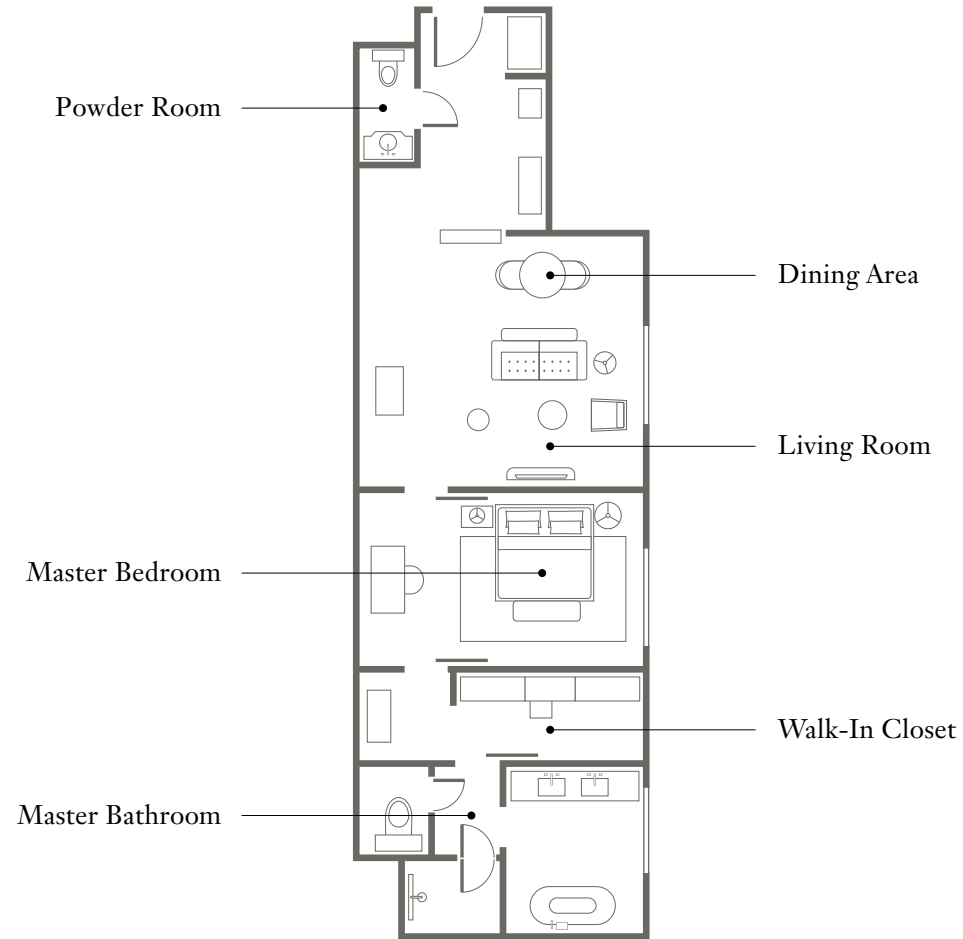

ROSEWOOD
MUNICH

SAMPLE GRAND
PREMIER SUITE
89 - 98 sq m / 958 - 1055 sq ft
All Floors