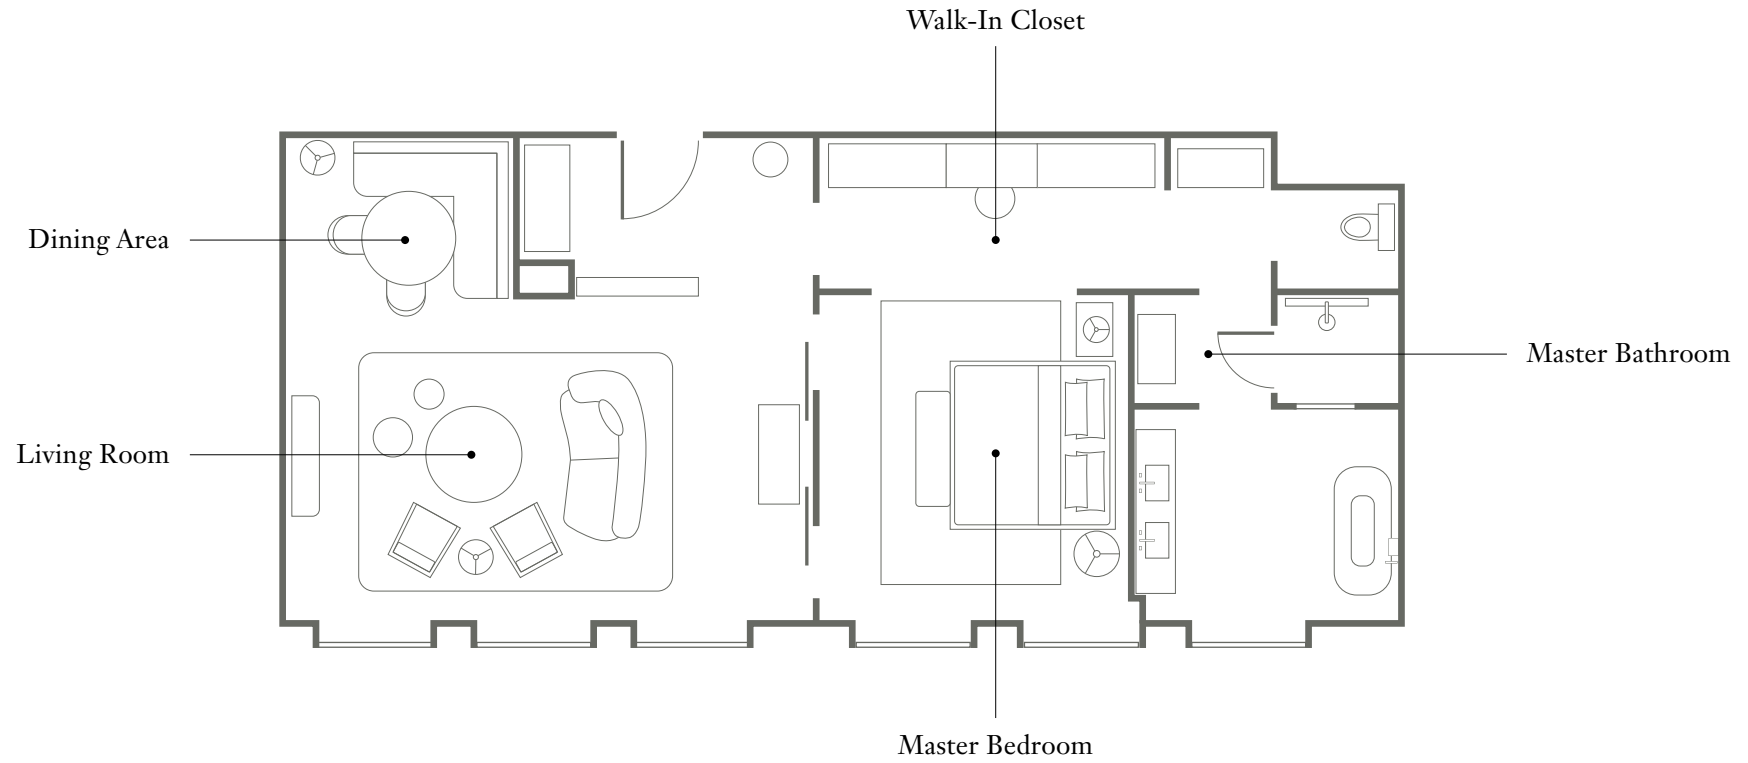

ROSEWOOD
MUNICH

SAMPLE
EXECUTIVE
SUITE

84 - 93 sq m / 904 sqft - 1001 sq ft
1st & 3rd Floors