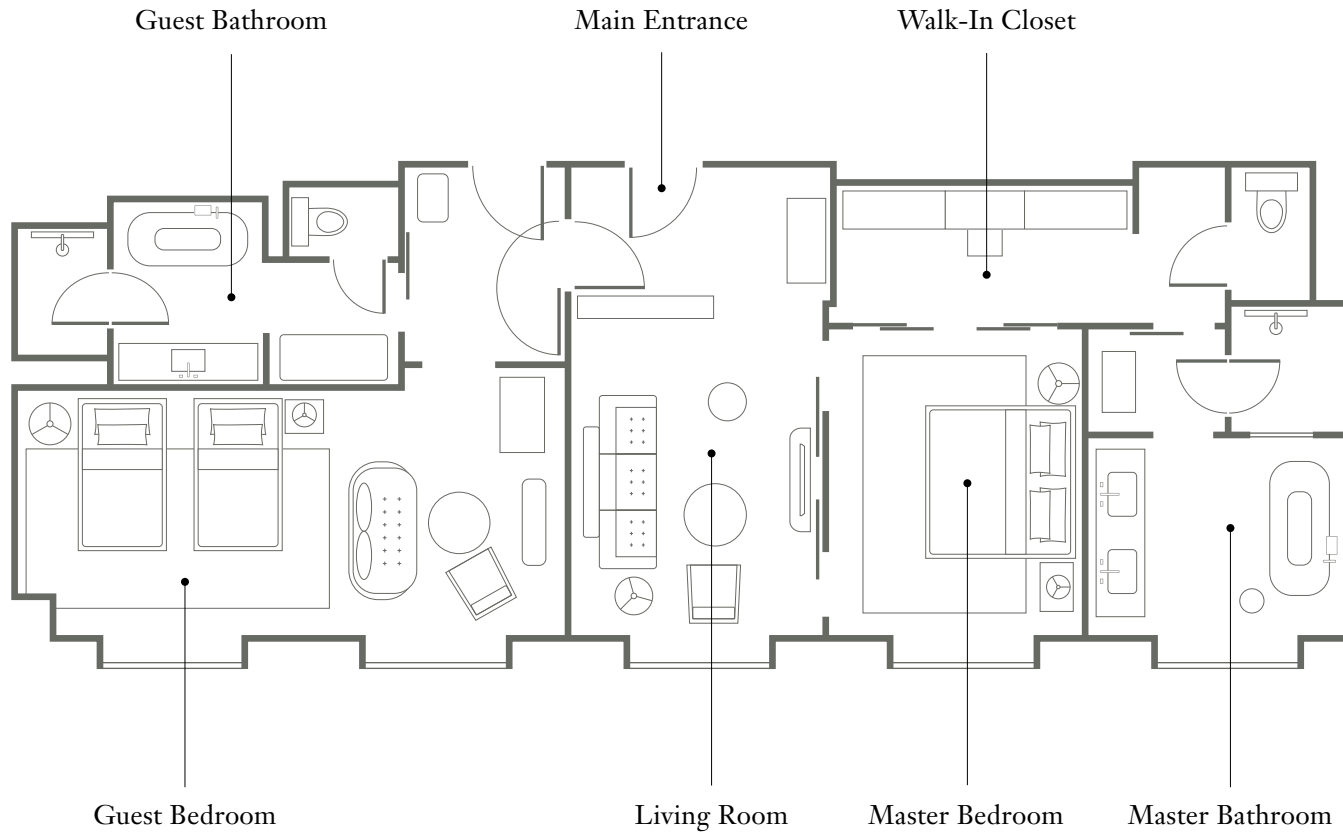

ROSEWOOD
MUNICH

SAMPLE DELUXE
TWO BEDROOM
SUITE

110 - 121 sq m / 1184 - 1302 sq ft
All Floors