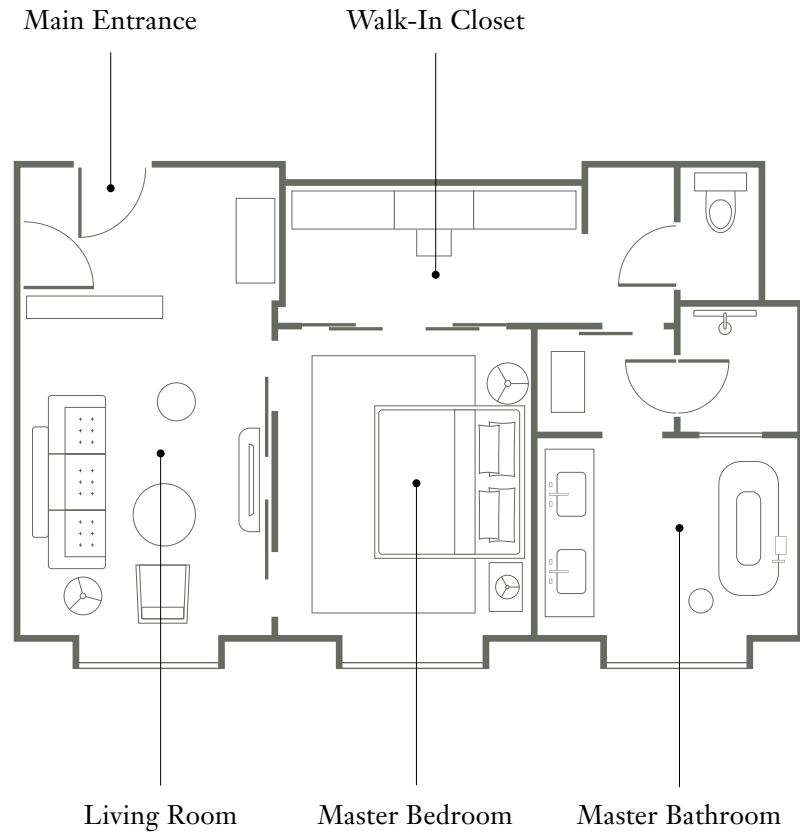

ROSEWOOD
MUNICH

SAMPLE
DELUXE
SUITE

53 - 66 sq m / 570 - 710 sq ft

All Floors