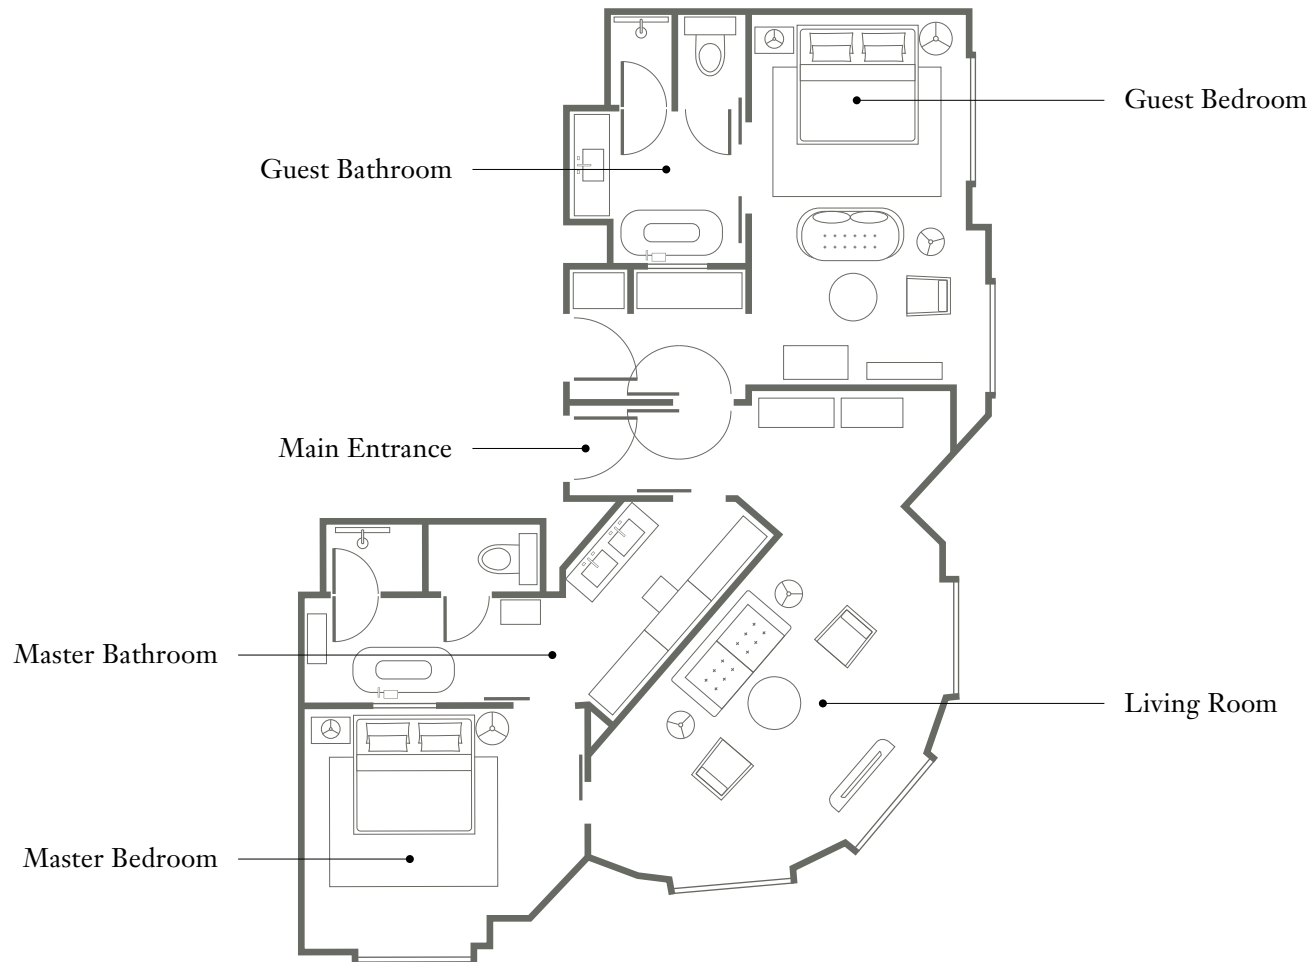

ROSEWOOD  
MUNICH

SAMPLE CORNER  
TWO BEDROOM  
SUITE

105 - 132 sq m / 1130 - 1420 sq ft  
2nd, & 3rd Floors