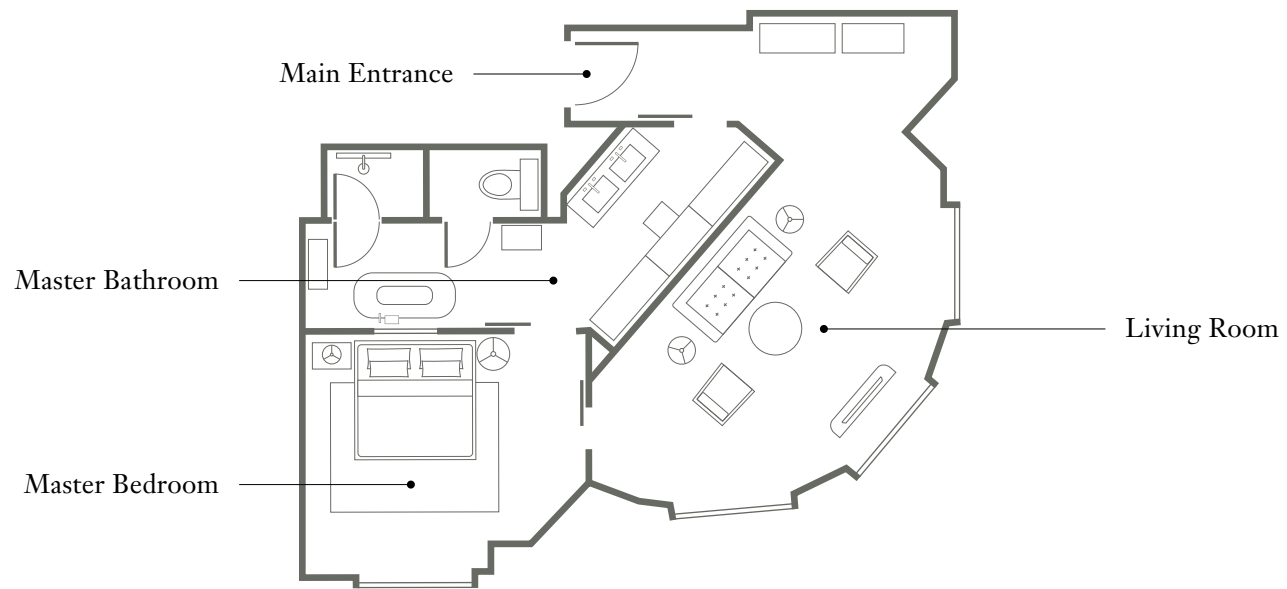

ROSEWOOD
MUNICH

SAMPLE
CORNER
SUITE

67 - 90 sq m / 721 - 969 sq ft
1st, 2nd, & 3rd Floors