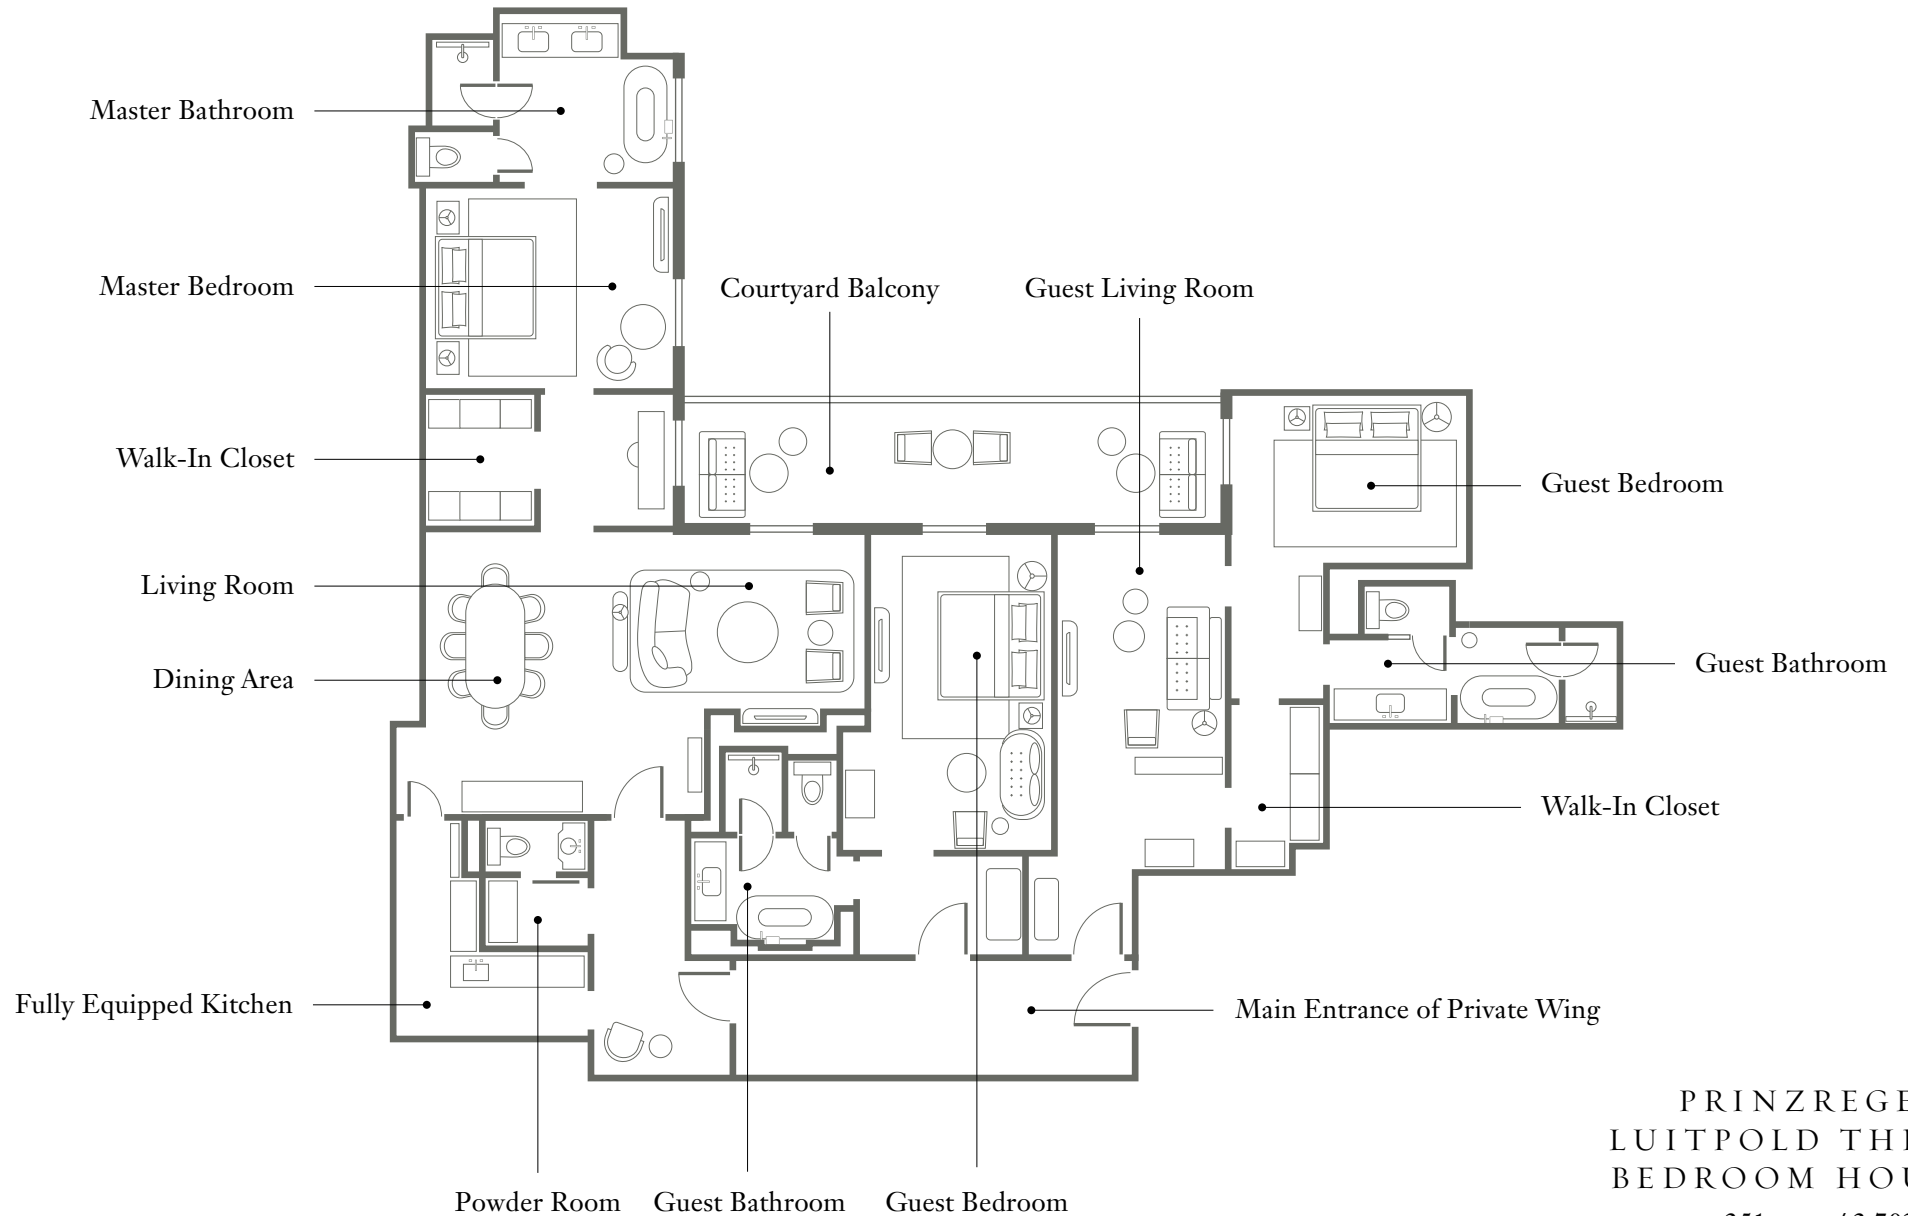

ROSEWOOD
MUNICH

PRINZREGENT
LUITPOLD THREE
BEDROOM HOUSE
251 sq m / 2,702 sq ft
4th Floor