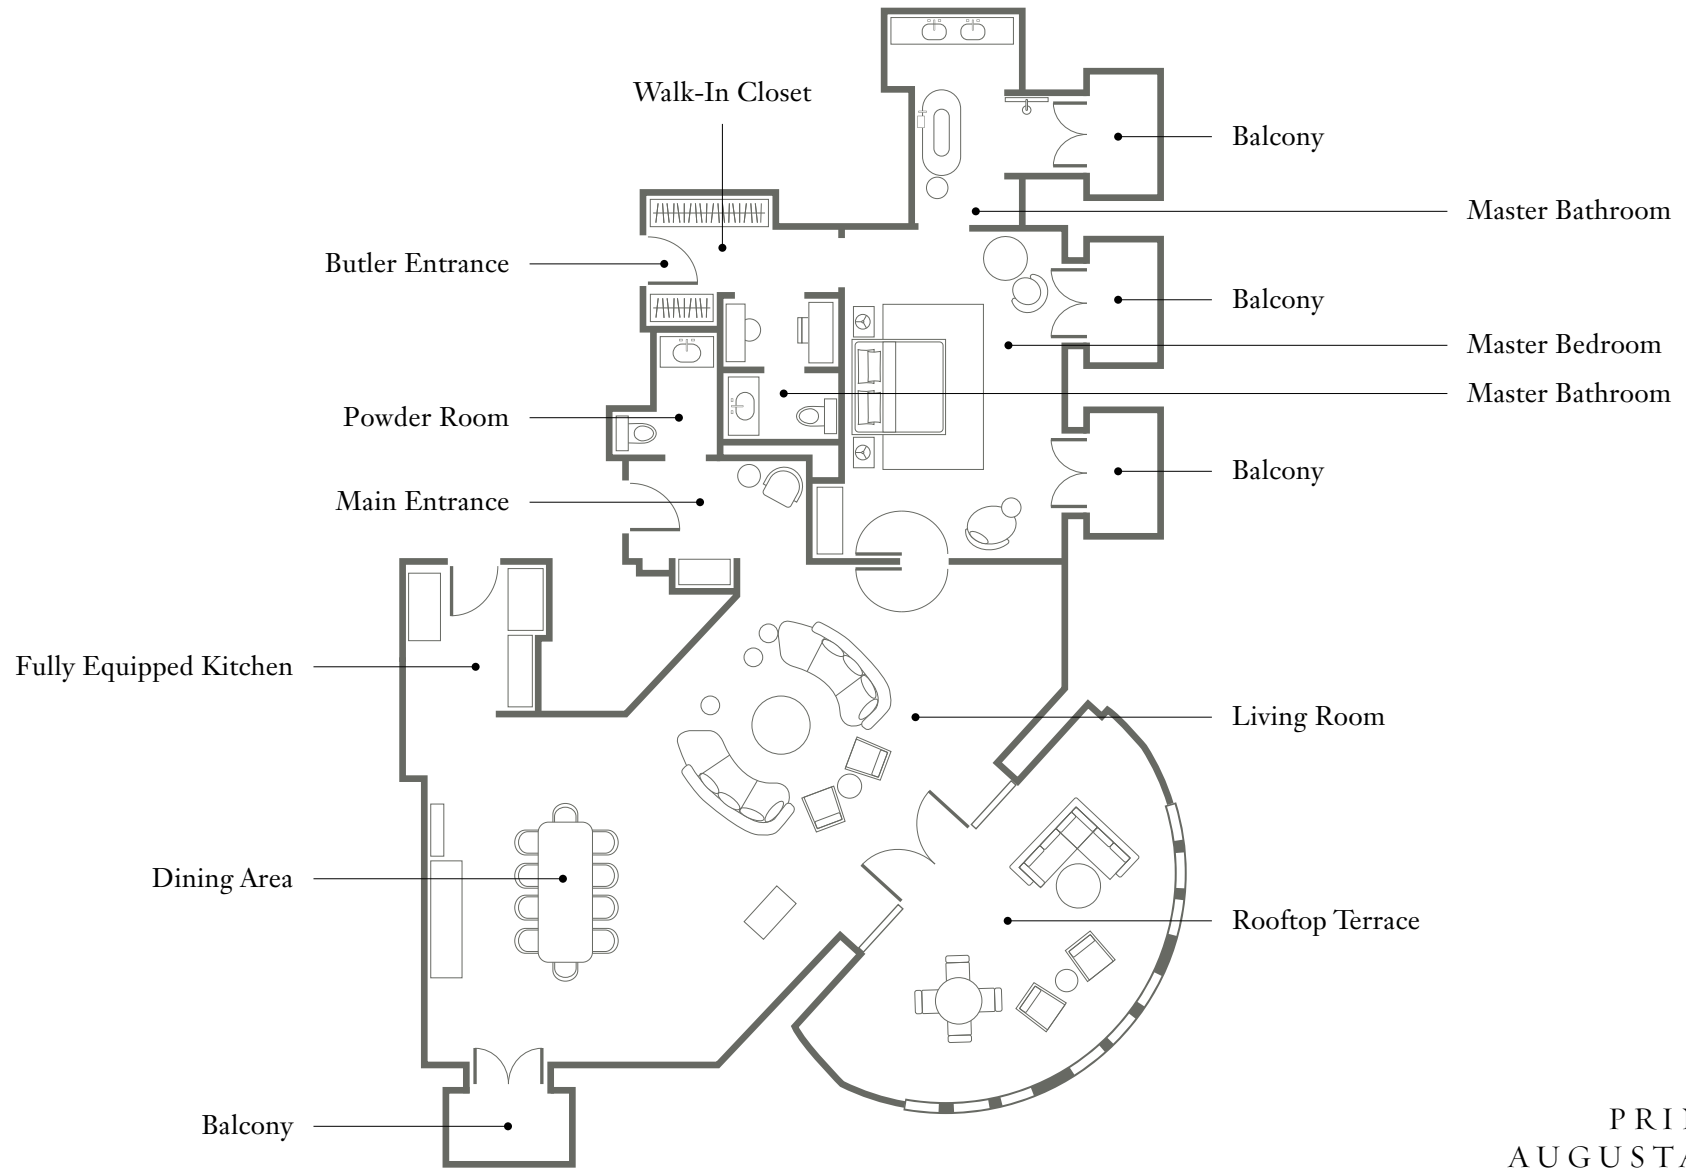

ROSEWOOD
MUNICH

PRINZESSIN
AUGUSTA HOUSE
170 sq m / 1,830 sq ft
5th Floor