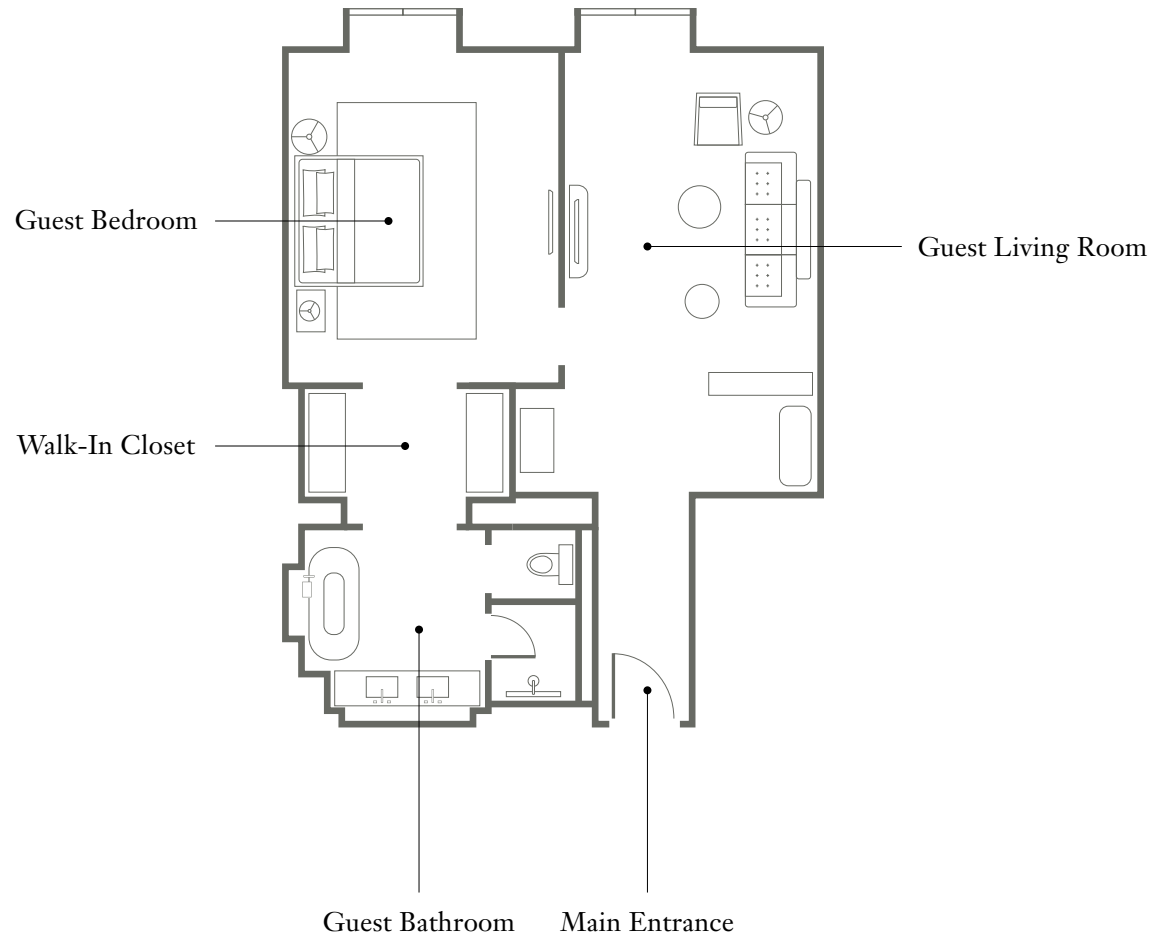

ROSEWOOD
MUNICH

PREMIER SUITE
68 sq m / 732 sq ft
5th Floor