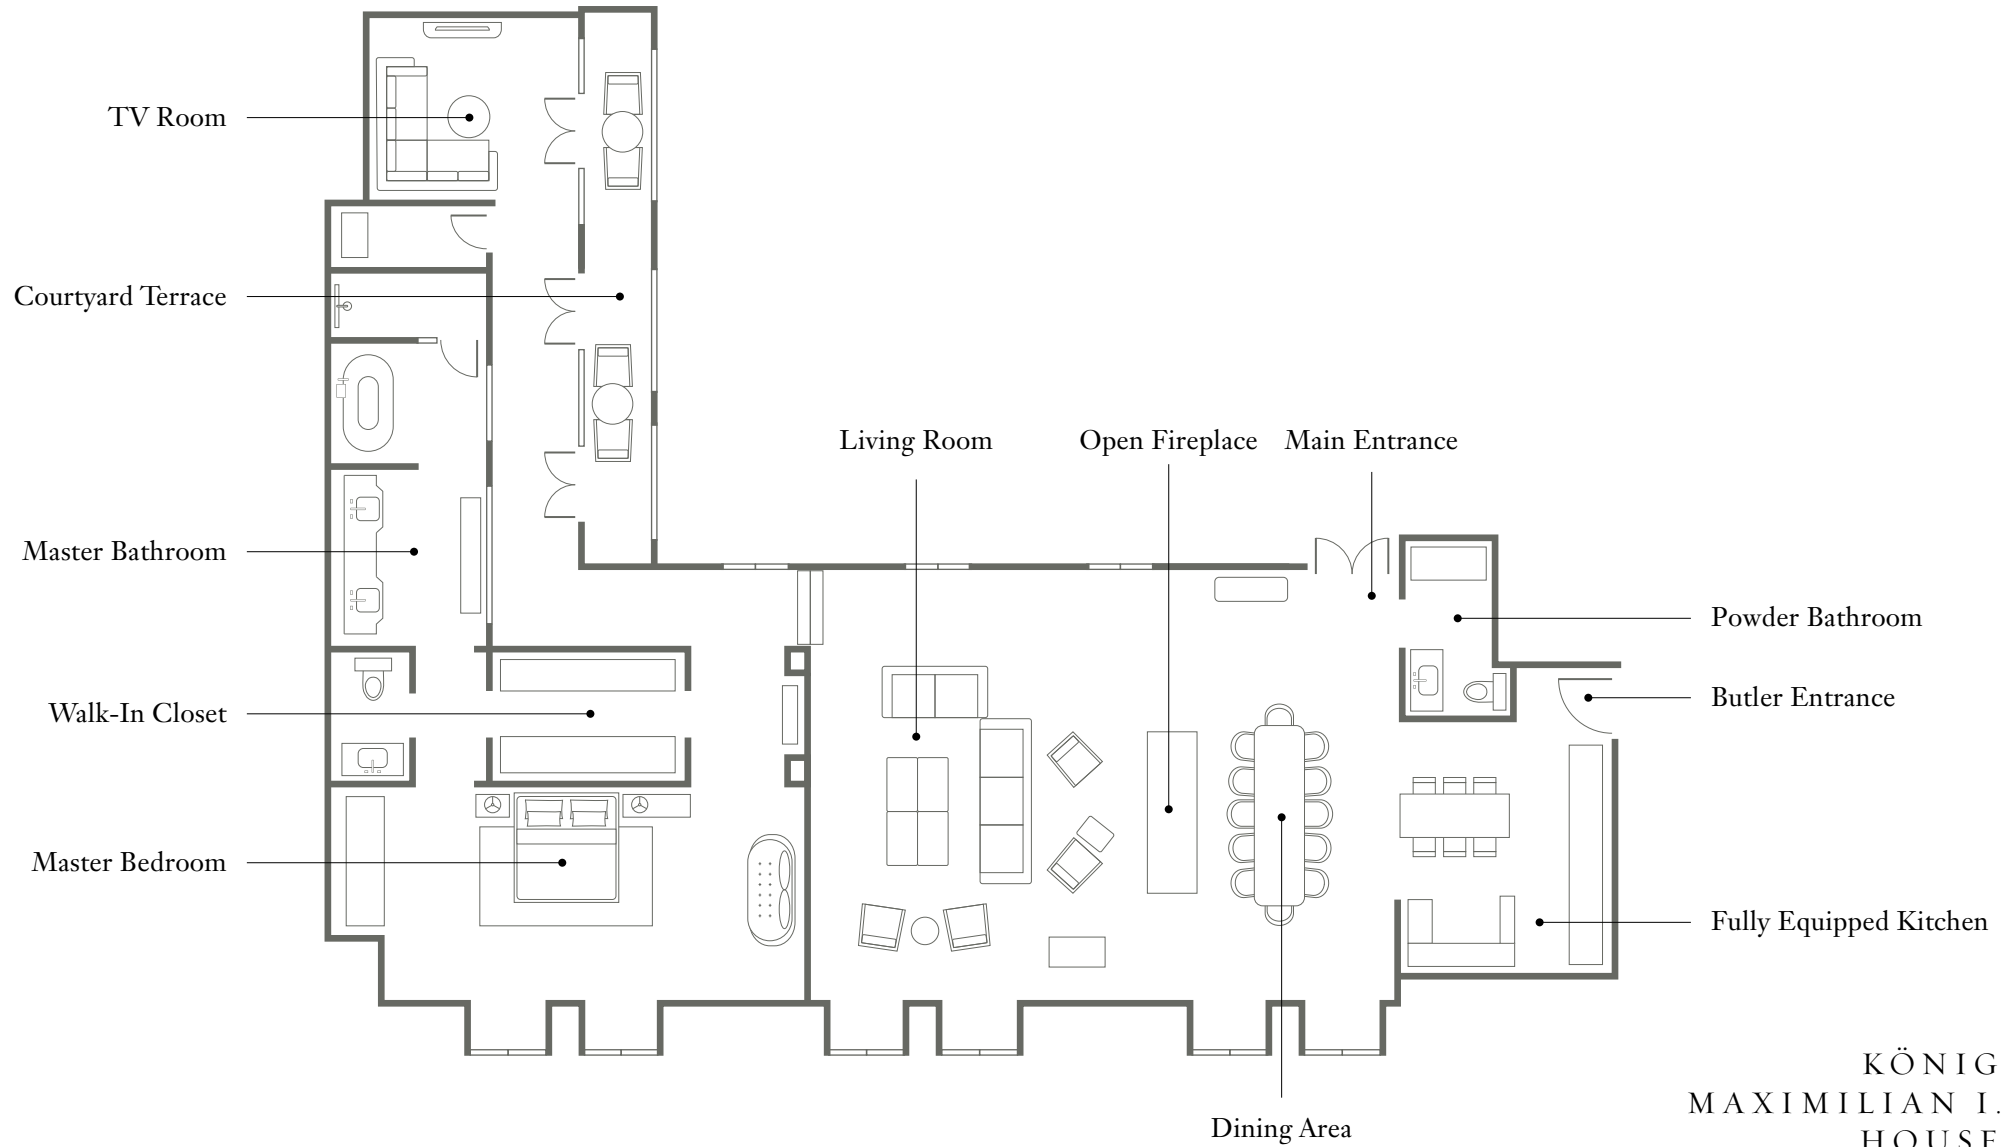

ROSEWOOD
MUNICH

KÖNIG
MAXIMILIAN I.
HOUSE

250 sq m / 2,690 sq ft
5th Floor