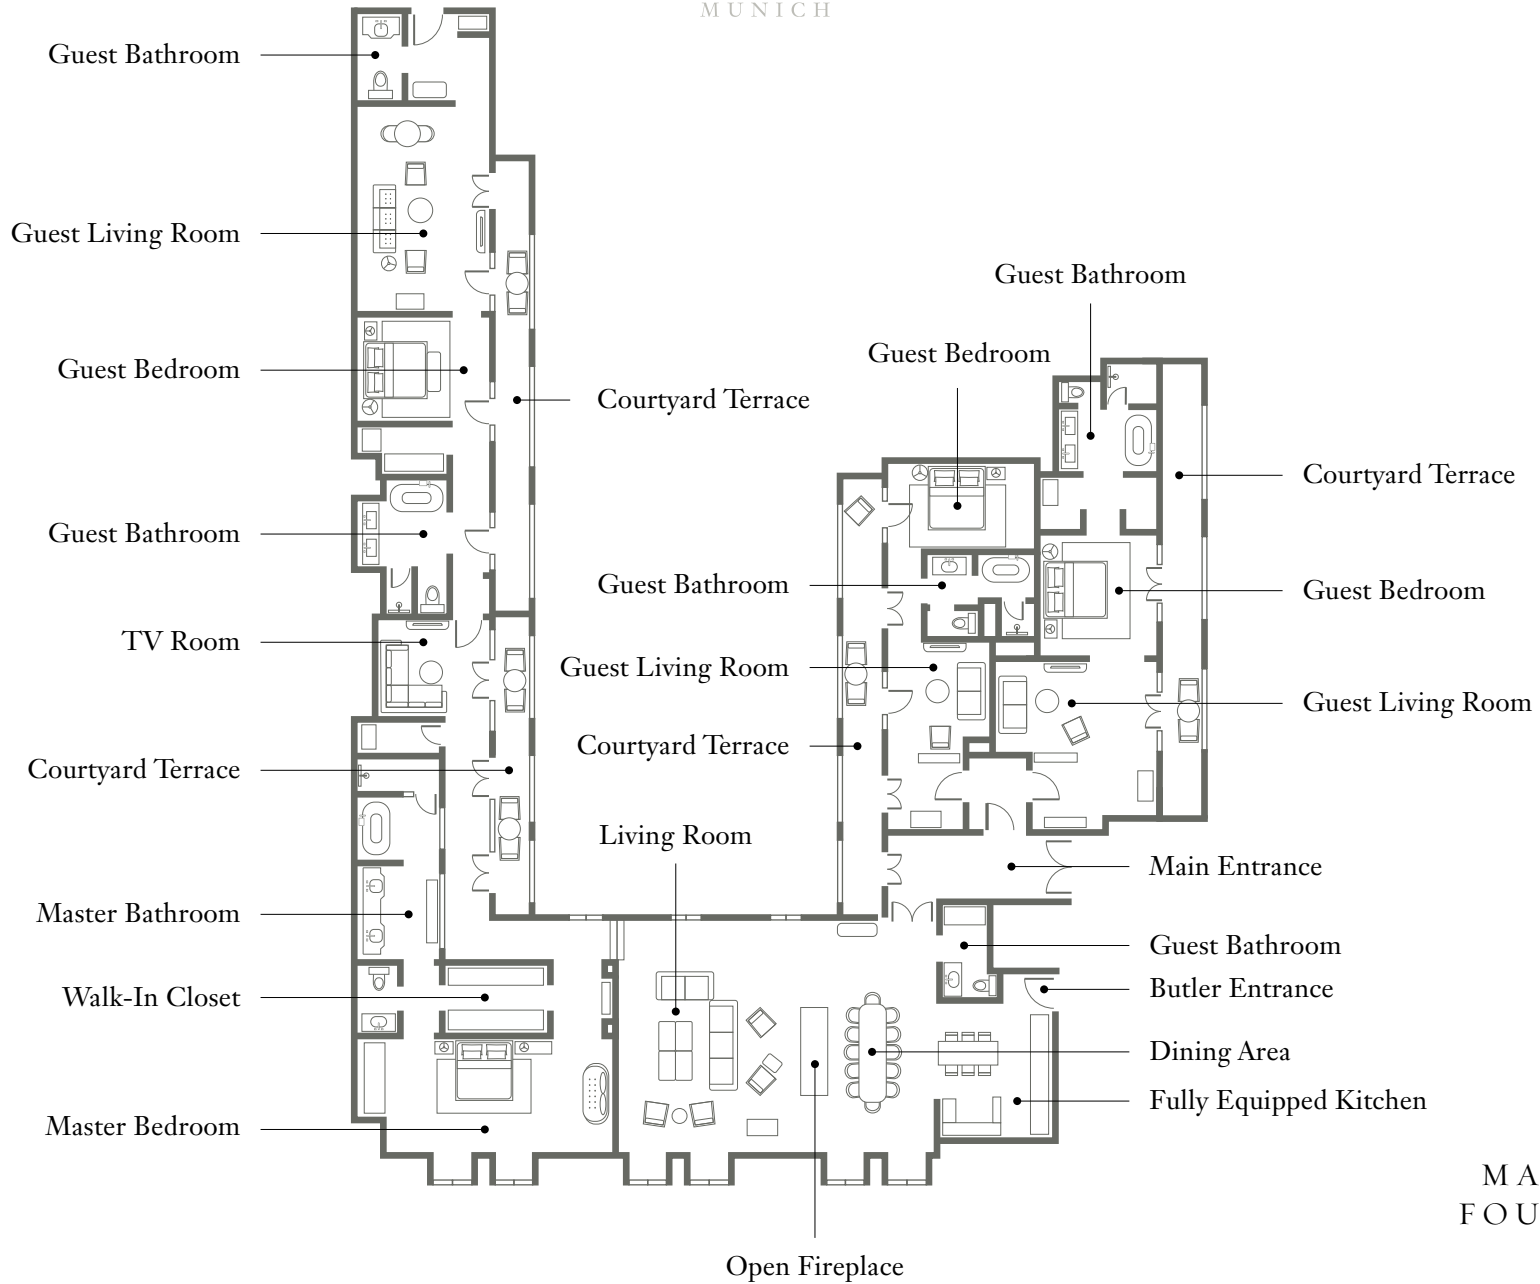

ROSEWOOD
MUNICH

KÖNIG
MAXIMILIAN I.
FOUR BEDROOM
HOUSE
451 sq m / 4,854 sq ft
5th Floor