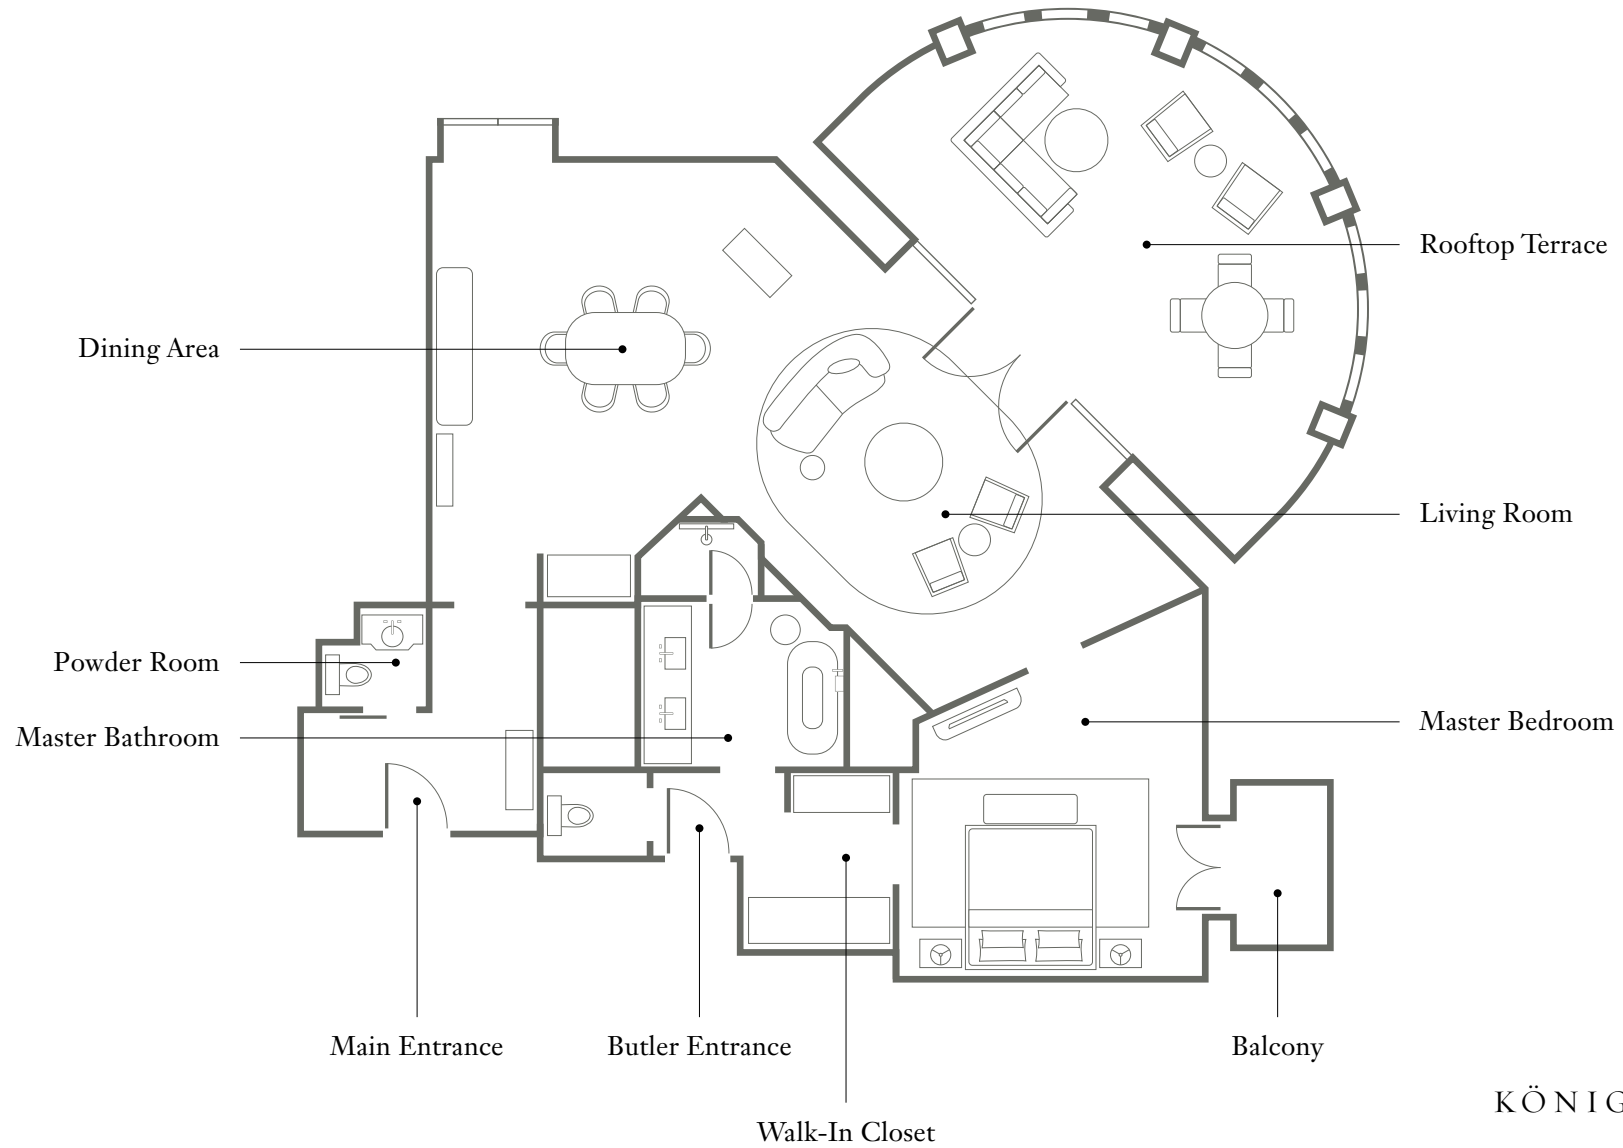

ROSEWOOD  
MUNICH

KÖNIG LUDWIG I.  
HOUSE

120 sq m / 1,292 sq ft  
5th Floor