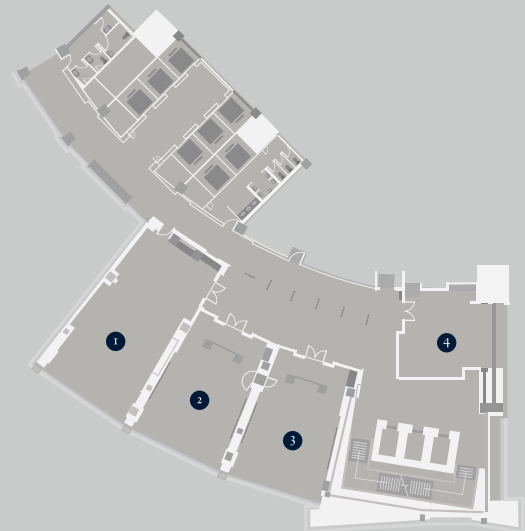

CAPACITY CHART & FLOOR PLANS

	<i>sqm</i>	<i>size (m)</i>	<i>height (m)</i>	<i>reception</i>	<i>banquet</i>	<i>theatre</i>	<i>classroom</i>	<i>boardroom</i>	<i>bolow square</i>	<i>u-shape</i>
GRAND BALLROOM	730	19 x 38	7.2	800	450	700	330	110	100	130
WEST BALLROOM	365	19 x 19	7.2	400	200	350	165	66	80	60
EAST BALLROOM	365	19 x 19	7.2	400	200	350	165	66	80	60
BALLROOM FOYER	370	14 x 26	30	350	180	200	150	66	60	58
201 CHAIRMAN SUITE	120	8 x 15	3.4	100	60	80	48	36	48	42
202 MANSION SUITE	90	8 x 11	3.4	60	40	50	36	18	24	21
203 BELVEDERE SUITE	90	8 x 11	3.4	60	40	50	36	18	24	21
SALON 301	120	8 x 15	3.4	100	60	80	48	36	48	42
SALON 302	90	8 x 11	3.4	60	40	50	36	18	24	21
SALON 303	90	8 x 11	3.4	60	40	50	36	18	24	21
PAVILION	920	20 x 41	4.4	400	200	N/A	N/A	N/A	N/A	N/A
COURTYARD	200	15 x 10	4.4	200	100	120	72	46	48	45
WEST PAVILION	460	20.5 x 20	4.4	200	96	110	72	50	65	55
EAST PAVILION	460	20.5 x 20	4.4	200	96	110	72	50	65	55

4TH FLOOR

THE PAVILION

The high-end, residential-style venue includes two combinable areas for memorable events with dining spaces, bar, living room and show kitchens. A total area of 920 sq. m. (9,903 sq. ft.) can accommodate up to 400 guests.

- 1 | COURTYARD
- 2 | EAST PAVILION
- 3 | WEST PAVILION
- 4 | LIVING ROOM

3RD FLOOR

SALONS

Rosewood Beijing's function rooms are fully equipped with the highest standard of technology to ensure seamless presentations and discussions. Dedicated VIP rooms and bridal suites are also available upon request.

- 1 | SALON 301
- 2 | SALON 302
- 3 | SALON 303
- 4 | BUSINESS LOUNGE

2ND FLOOR

MEETING ROOMS

The Grand Ballroom is a venue designed for spectacular occasions that will be the talk of the town. It features a large pre-function foyer for receptions and adjoins a beautiful outdoor garden. For more intimate occasions, the Grand Ballroom can also be separated into two Junior Ballrooms.