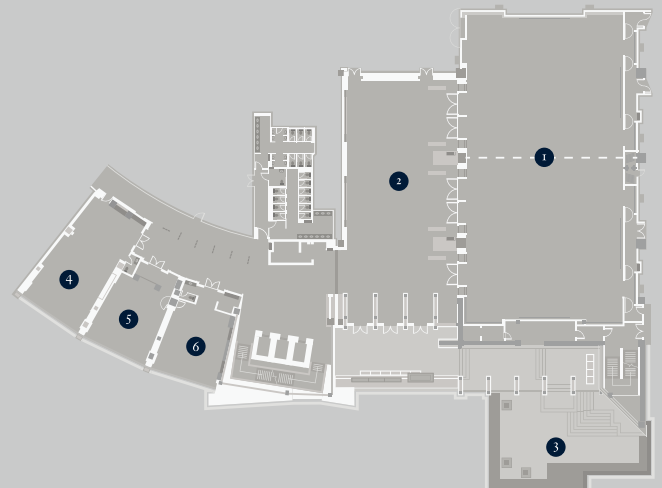

CAPACITY CHART & FLOOR PLANS

	<i>sqm</i>	<i>size (m)</i>	<i>height (m)</i>	<i>reception</i>	<i>banquet</i>	<i>theatre</i>	<i>classroom</i>	<i>boardroom</i>	<i>bolow square</i>	<i>u-shape</i>
GRAND BALLROOM	730	19 x 38	7.2	800	450	700	330	110	100	130
WEST BALLROOM	365	19 x 19	7.2	400	200	350	165	66	80	60
EAST BALLROOM	365	19 x 19	7.2	400	200	350	165	66	80	60
BALLROOM FOYER	370	14 x 26	30	350	180	200	150	66	60	58
201 CHAIRMAN SUITE	120	8 x 15	3.4	100	60	80	48	36	48	42
202 MANSION SUITE	90	8 x 11	3.4	60	40	50	36	18	24	21
203 BELVEDERE SUITE	90	8 x 11	3.4	60	40	50	36	18	24	21
SALON 301	120	8 x 15	3.4	100	60	80	48	36	48	42
SALON 302	90	8 x 11	3.4	60	40	50	36	18	24	21
SALON 303	90	8 x 11	3.4	60	40	50	36	18	24	21
PAVILION	920	20 x 41	4.4	400	200	N/A	N/A	N/A	N/A	N/A
COURTYARD	200	15 x 10	4.4	200	100	120	72	46	48	45
WEST PAVILION	460	20.5 x 20	4.4	200	96	110	72	50	65	55
EAST PAVILION	460	20.5 x 20	4.4	200	96	110	72	50	65	55

4TH FLOOR

THE PAVILION

The high-end, residential-style venue includes two combinable areas for memorable events with dining spaces, bar, living room and show kitchens. A total area of 920 sq. m. (9,903 sq. ft.) can accommodate up to 400 guests.

- 1 | SALON 301
- 2 | SALON 302
- 3 | SALON 303
- 4 | BUSINESS LOUNGE

2ND FLOOR

MEETING ROOMS

The Grand Ballroom is a venue designed for spectacular occasions that will be the talk of the town. It features a large pre-function foyer for receptions and adjoins a beautiful outdoor garden. For more intimate occasions, the Grand Ballroom can also be separated into two Junior Ballrooms.

- 1 | GRAND BALLROOM
- 2 | GRAND BALLROOM FOYER
- 3 | GARDEN
- 4 | 201 CHAIRMAN SUITE
- 5 | 202 MANSION SUITE
- 6 | 203 BELVEDERE SUITE

FOR MORE INFORMATION,
PLEASE CONTACT OUR EVENT CONSULTANTS.
TEL: +86 10 6597 8888 | FAX: +86 10 6597 3088
EMAIL: BEIJING@ROSEWOODHOTELS.COM