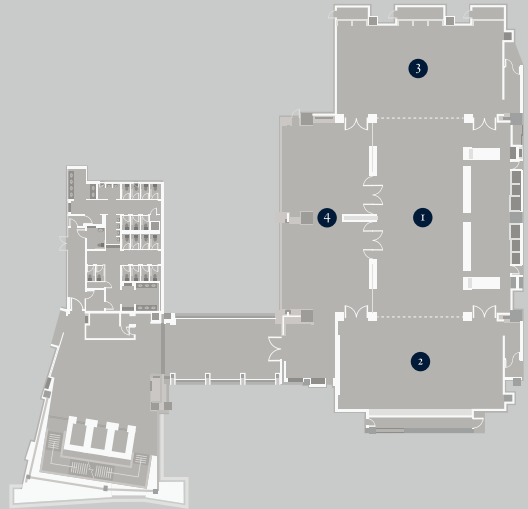

CAPACITY CHART & FLOOR PLANS

	<i>sqm</i>	<i>size (m)</i>	<i>height (m)</i>	<i>reception</i>	<i>banquet</i>	<i>theatre</i>	<i>classroom</i>	<i>boardroom</i>	<i>bolow square</i>	<i>u-shape</i>
GRAND BALLROOM	730	19 x 38	7.2	800	450	700	330	110	100	130
WEST BALLROOM	365	19 x 19	7.2	400	200	350	165	66	80	60
EAST BALLROOM	365	19 x 19	7.2	400	200	350	165	66	80	60
BALLROOM FOYER	370	14 x 26	30	350	180	200	150	66	60	58
201 CHAIRMAN SUITE	120	8 x 15	3.4	100	60	80	48	36	48	42
202 MANSION SUITE	90	8 x 11	3.4	60	40	50	36	18	24	21
203 BELVEDERE SUITE	90	8 x 11	3.4	60	40	50	36	18	24	21
SALON 301	120	8 x 15	3.4	100	60	80	48	36	48	42
SALON 302	90	8 x 11	3.4	60	40	50	36	18	24	21
SALON 303	90	8 x 11	3.4	60	40	50	36	18	24	21
PAVILION	920	20 x 41	4.4	400	200	N/A	N/A	N/A	N/A	N/A
COURTYARD	200	15 x 10	4.4	200	100	120	72	46	48	45
WEST PAVILION	460	20.5 x 20	4.4	200	96	110	72	50	65	55
EAST PAVILION	460	20.5 x 20	4.4	200	96	110	72	50	65	55

4TH FLOOR

THE PAVILION

The high-end, residential-style venue includes two combinable areas for memorable events with dining spaces, bar, living room and show kitchens. A total area of 920 sq. m. (9,903 sq. ft.) can accommodate up to 400 guests.

- 1 | COURTYARD
- 2 | EAST PAVILION
- 3 | WEST PAVILION
- 4 | LIVING ROOM

3RD FLOOR

SALONS

Rosewood Beijing's function rooms are fully equipped with the highest standard of technology to ensure seamless presentations and discussions. Dedicated VIP rooms and bridal suites are also available upon request.

- 1 | SALON 301
- 2 | SALON 302
- 3 | SALON 303
- 4 | BUSINESS LOUNGE

2ND FLOOR

MEETING ROOMS

The Grand Ballroom is a venue designed for spectacular occasions that will be the talk of the town. It features a large pre-function foyer for receptions and adjoins a beautiful outdoor garden. For more intimate occasions, the Grand Ballroom can also be separated into two Junior Ballrooms.